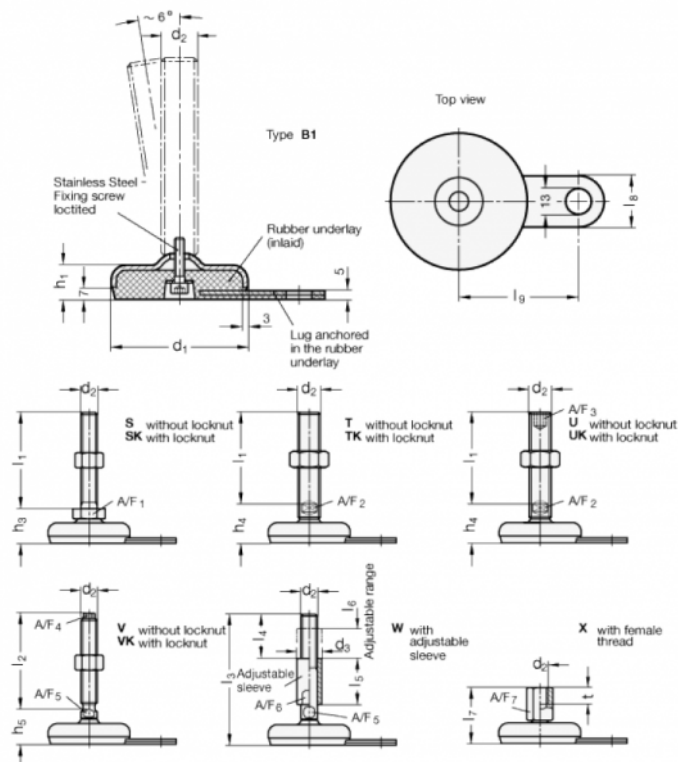

Article number: 2033100M850B1S

Description: E+G levelling foot  
GN 33-100-M8-50-B1-S, Stainless steel

Note: S Without nut, External hexagon at the bottom

## Measures

A/F1	= 17
d1	= 100
d2	= M8
h1	= 21
h3	= 29
l1	= 50
l8	= 30
l9	= 80